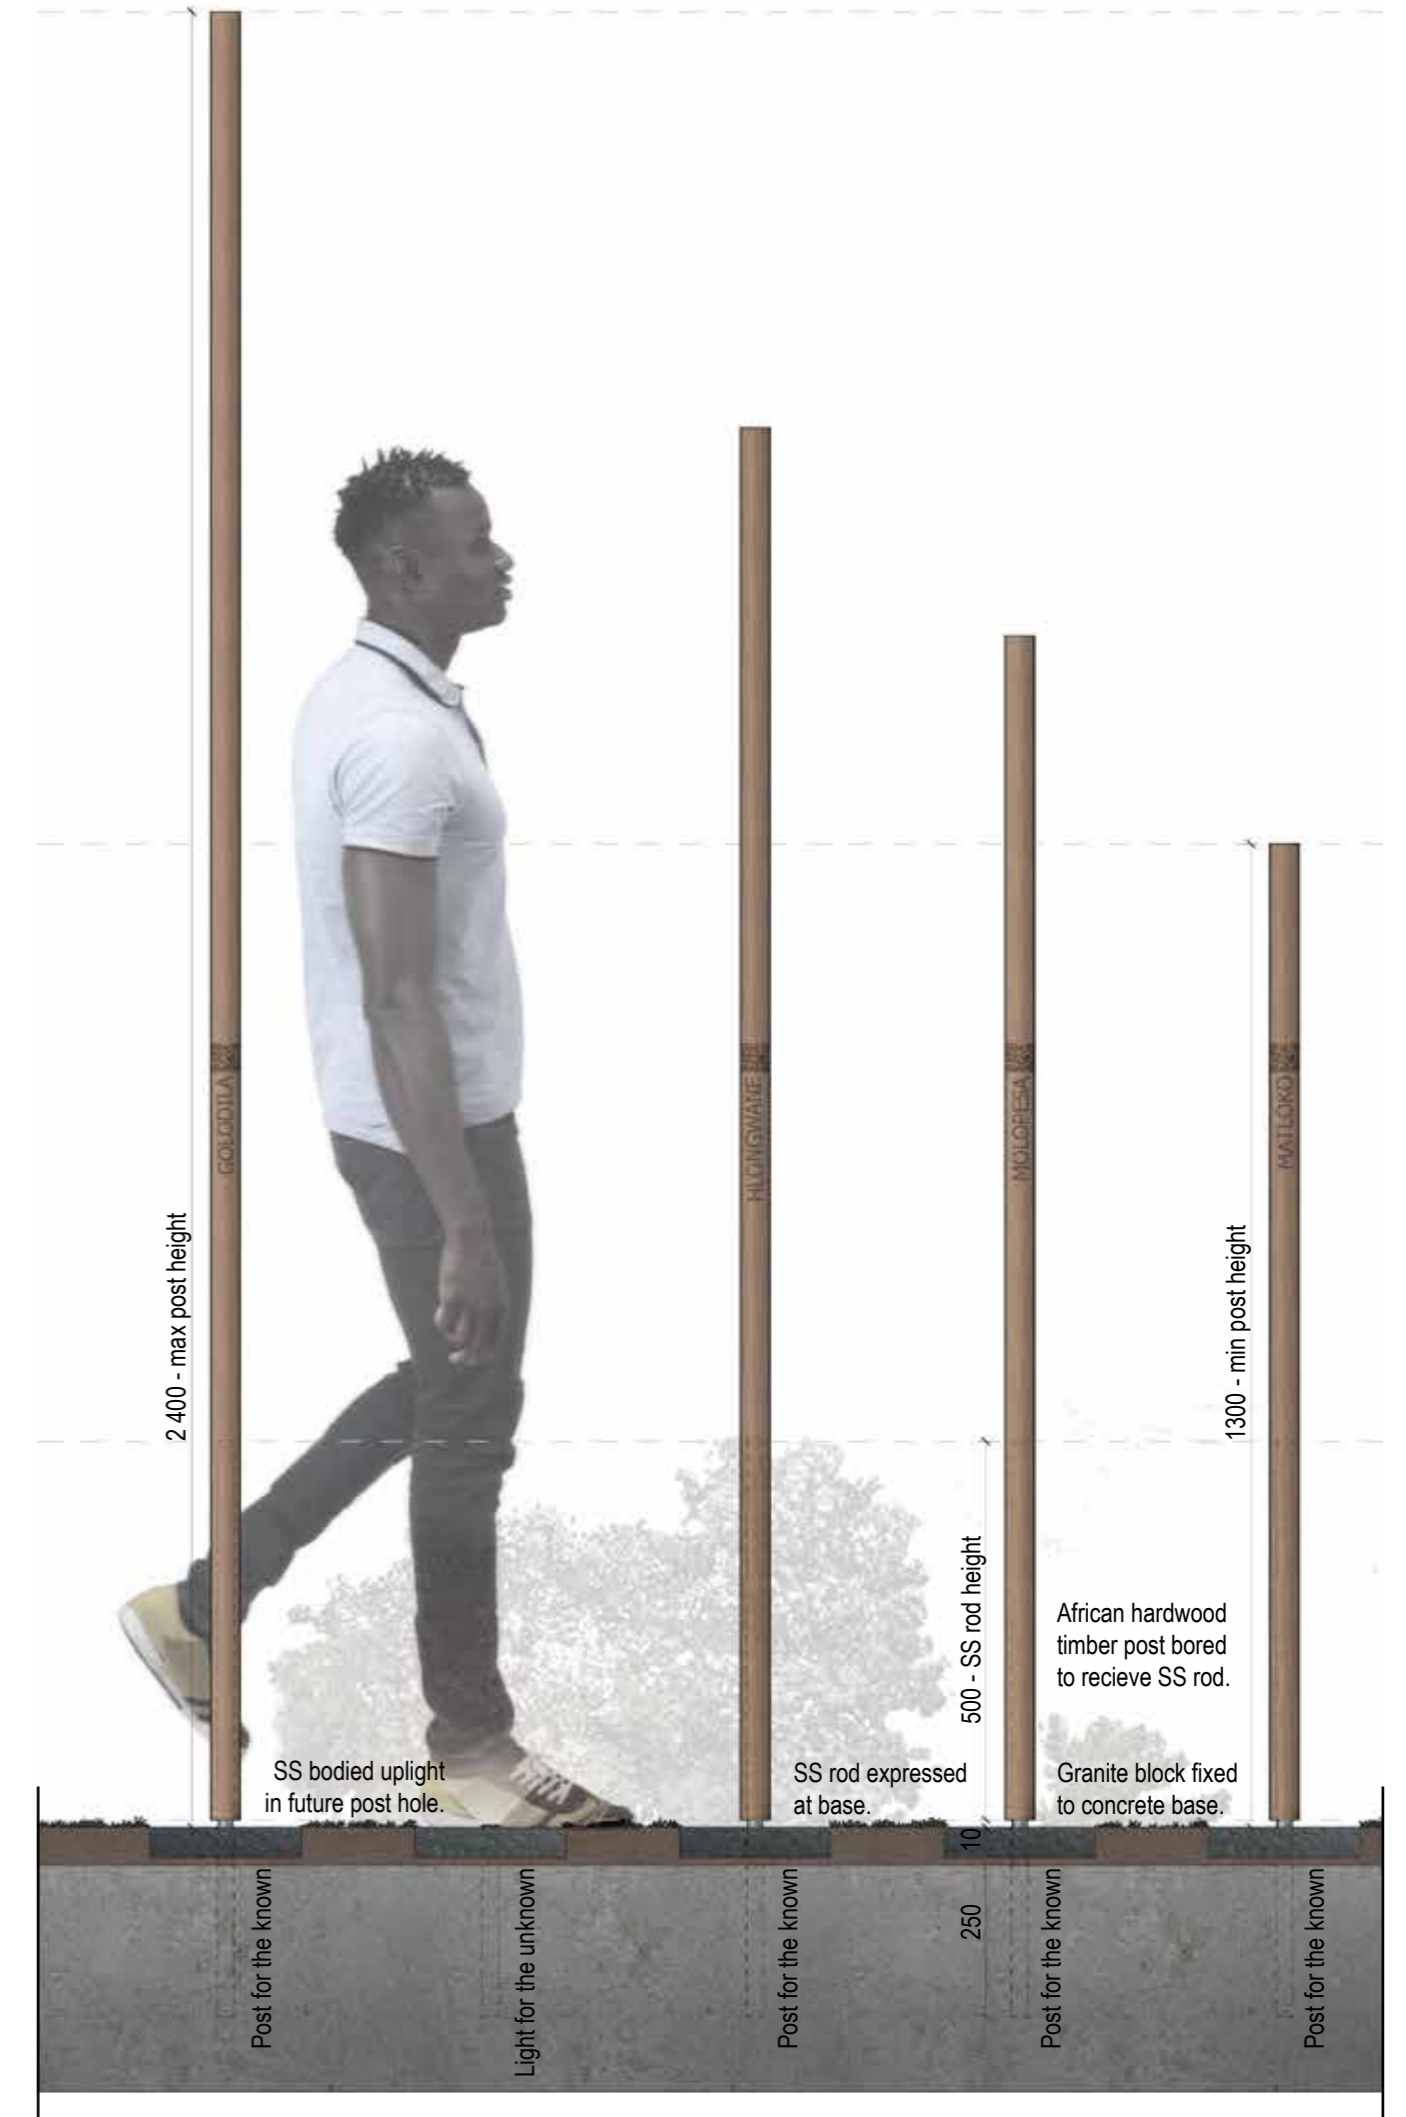

# COMMONWEALTH WAR GRAVES MEMORIAL: THE COMPANY'S GARDEN, CAPE TOWN

COMMONWEALTH  
WAR GRAVES

FLOOR PLAN  
SCALE 1:100

## LEGEND

- 01 - Ramp access to site.
- 02 - Paved access across the site.
- 03 - Memorial podium.
- 04 - Points of contemplations around existing trees.
- 05 - Stairs to existing upper terrace.
- 06 - Stone chip encouraging circulation + movement.
- 07 - Reflection pond.

- Post for the known.
- Light for the unknown.

## INTERACTIVE QR CODE

Scan only if competition rules allow;

DETAIL ELEVATION  
SCALE 1:10