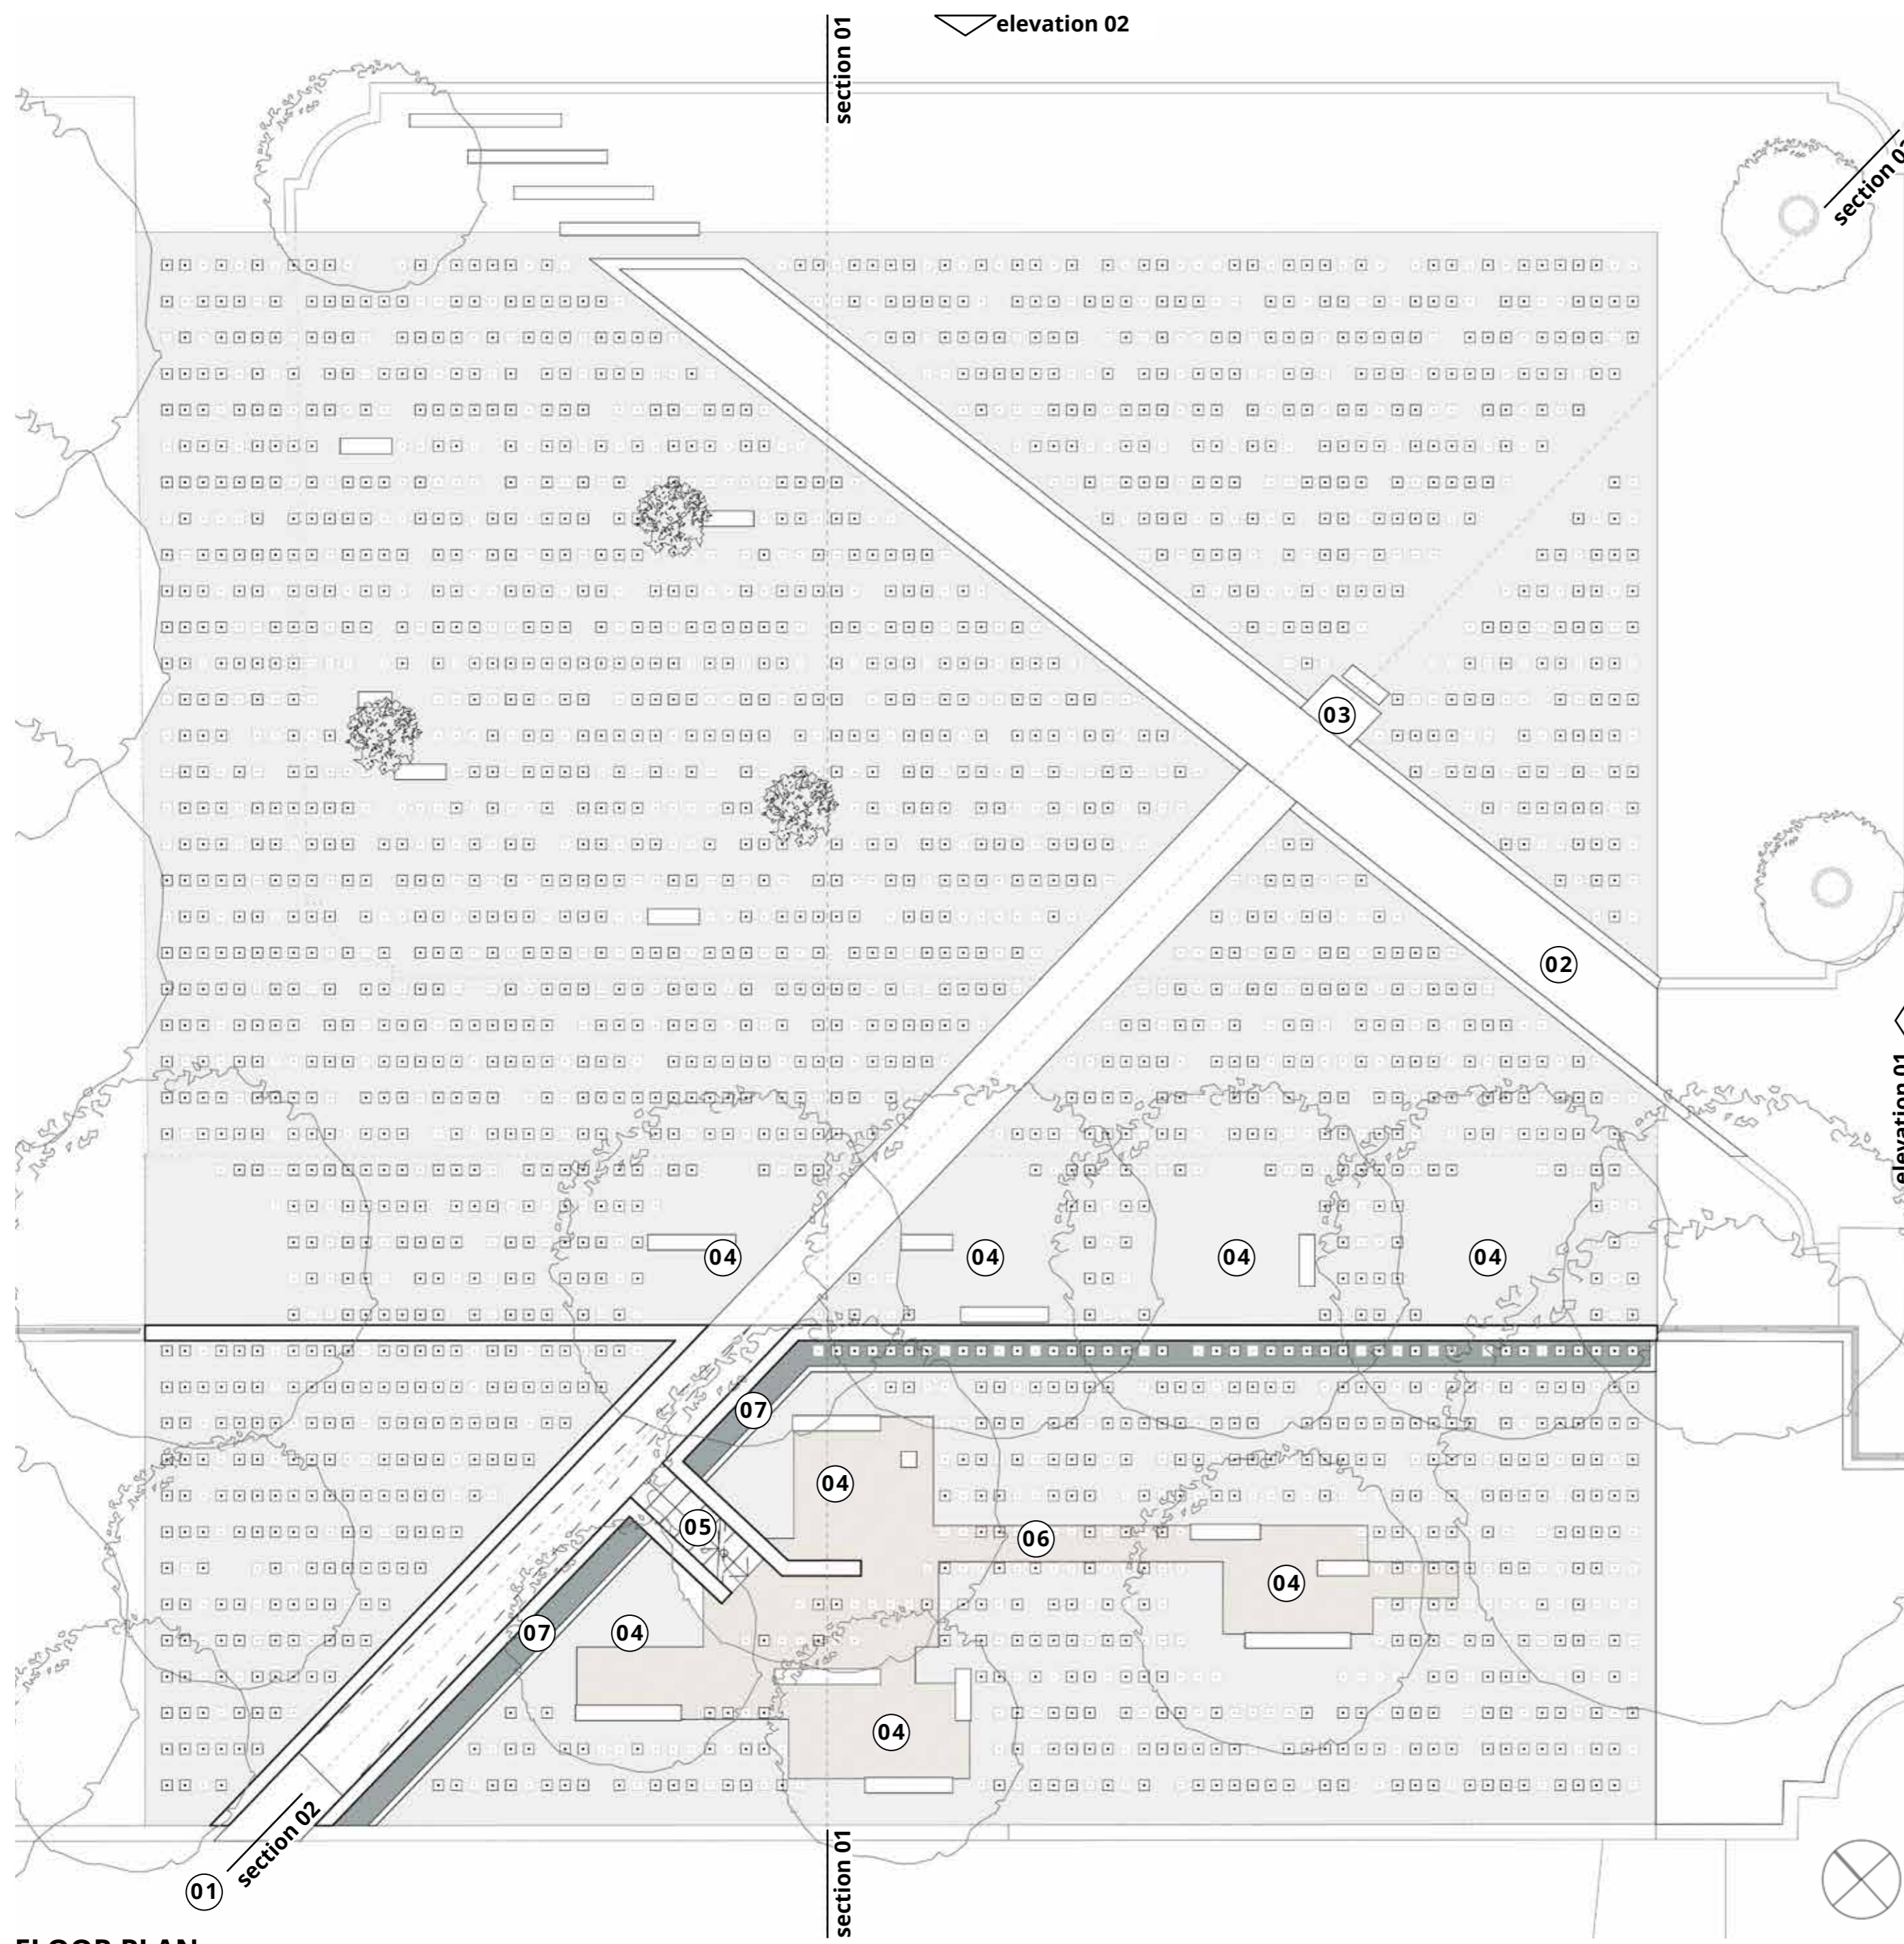

# COMMONWEALTH WAR GRAVES MEMORIAL: THE COMPANY'S GARDEN, CAPE TOWN

COMMONWEALTH  
WAR GRAVES

FLOOR PLAN  
SCALE 1:100

## LEGEND

- 01 - Ramp access to site.
- 02 - Paved access across the site.
- 03 - Memorial podium.
- 04 - Points of contemplations around existing trees.
- 05 - Stairs to existing upper terrace.
- 06 - Stone chip encouraging circulation + movement.
- 07 - Reflection pond.

- Post for the known.
- Light for the unknown.

## INTERACTIVE QR CODE

Scan only if competition rules allow;

DETAIL ELEVATION  
SCALE 1:10